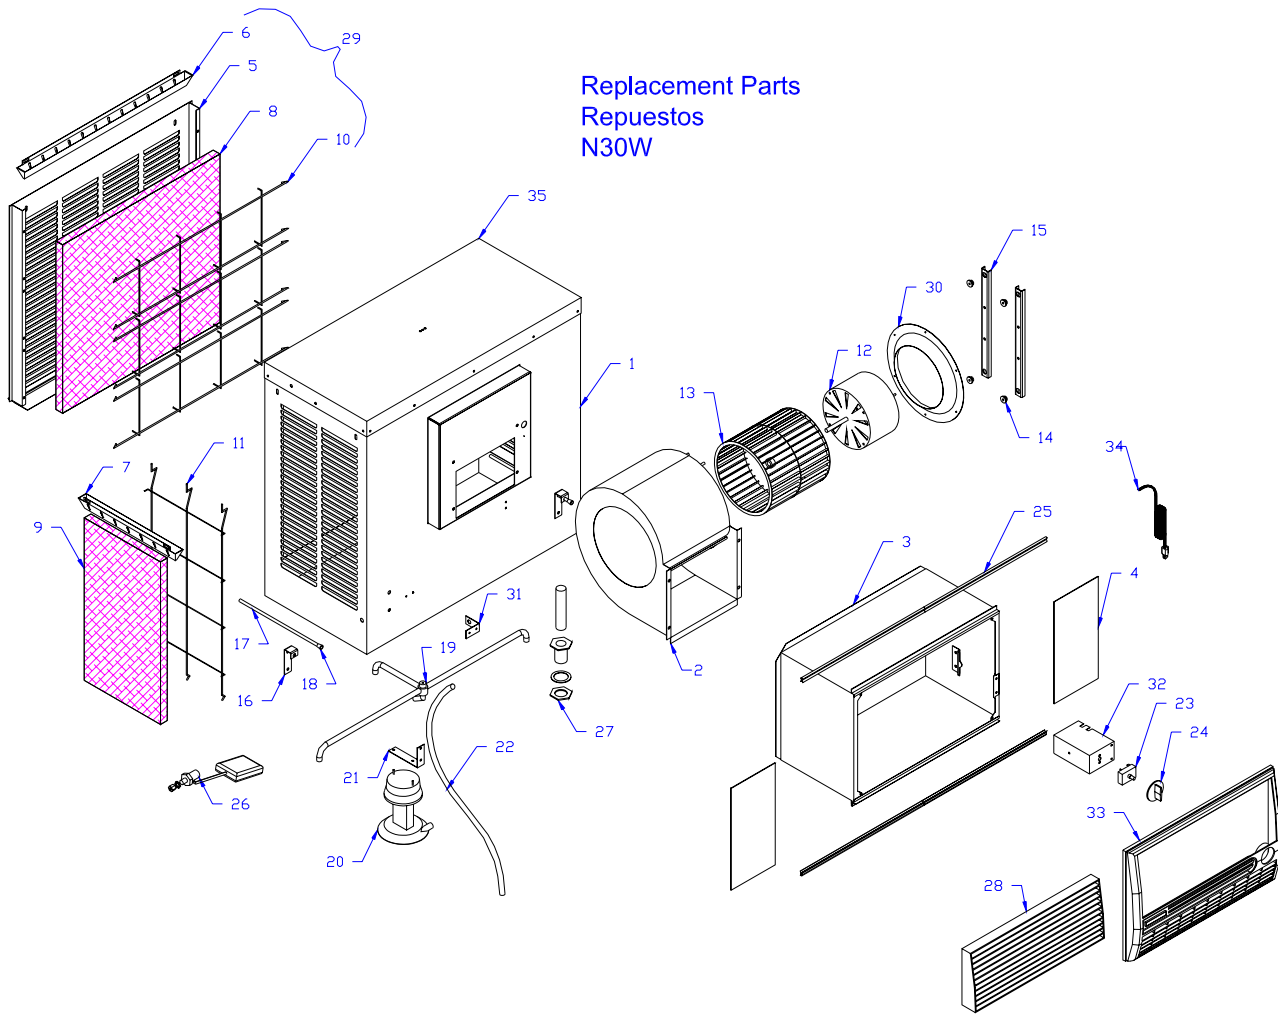

Replacement Parts
Repuestos
N30W

Item	Description	Qty	Part No.	Item	Description	Qty	Part No.
1	Cabinet	1	70422	19	Water Distributor	1	70376
2	Blower	1	70366	20	Pump	1	70569
3	Duct	1	70371	21	Pump Bracket	1	504281
4	Side Sealer	2	70618	22	Water Hose	1	598454
5	Louver	1	70375	23	Switch	1	524299
6	Water Tray-Back	1	504268	24	Knob	1	524300
7	Water Tray-Side	2	504266	25	Side Sealer Channel	4	70656
8	Filter-Back	1	516155	26	Float Valve	1	502389
9	Filter-Side	2	516153	27	Water Overflow Kit	1	506667
10	Pad Retainer-back	1	504255	28	Sub-Vent Assembly	1	70741
11	Pad Retainer-Side	2	70415	29	Louver Assembly	1	70374
12	Motor	1	70423	30	Inlet Ring	1	70425
13	Blower Wheel	1	70424	31	Float Bracket	1	70373
14	Motor Mount Bushing	4	589040	32	Switch Box	1	70669
15	Motor Mount	2	70431	33	Grille fFRAME	1	70658
16	Stand-off Bracket	2	70417	34	Cord	1	70414
17	Stand-off Rod	2	504341	35	Top	1	70851
18	Rubber Foot	2	524344				